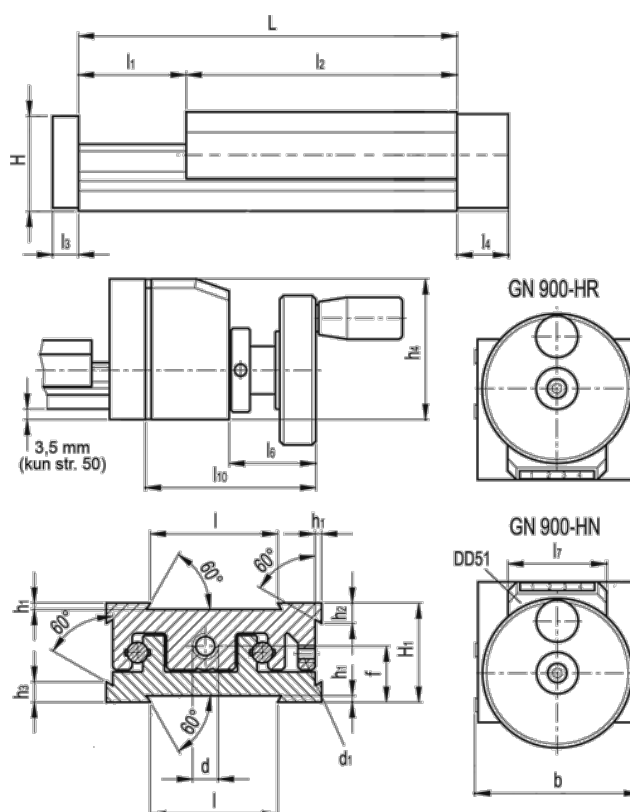

Data Sheet

Article number: 20780032

Description: Adjustable slide unit
GN 900-120-235-75-HR-1

Measures

b = 120	h3 = 13.8	l7 = 33
d = M10x1	h4 = 57	l10 = 75
d1 = M5	l = 80	
f = 26.3	L - l1 = 235-75	
H = 45.0	l2 = 160	
h1 = 2.0	l3 = 10	
H1 = 46	l4 = 18	
h2 = 13.8	l6 = 40	